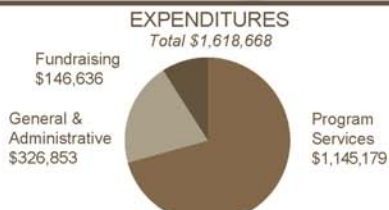

URBAN ISSUES HIGHLIGHT

BOSTON EDUCATION COLLABORATIVE (BEC)

Boston Public Schools (BPS) seeks strong community partnerships in every school. The BEC actively responds to this call, connecting and supporting 30 urban and suburban churches so far with BPS schools, contributing to improved student attendance, better attitude toward school, and higher academic performance.

See more stories
egc.org/impact

FINANCIAL HEALTH

Audited financial reports available at egc.org/financial